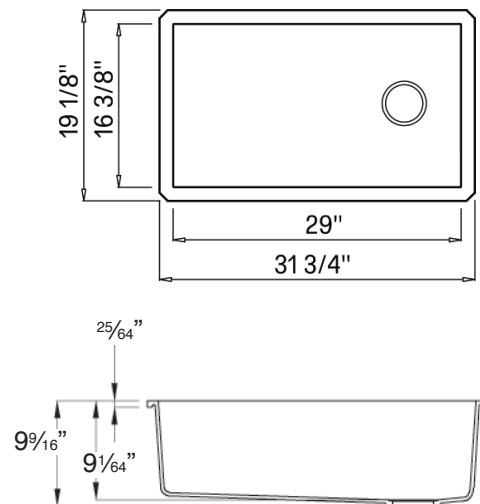

transolid® kitchen sinks Radius® Series silQ®granite RUSS3118

FEATURES

- 31³/₄" x 19¹/₈" x 9¹/₂" super single bowl is size of double bowl sink.
- Under counter mount kitchen sink. The rim of the sink is under neath the countertop.
- Transolid silQ®granite sinks are by made with the union of natural granite and acrylic resin. The result gives our sinks high resistance to high temperatures, scratches, dents and chips, as well as impacts and violent shocks.
- The non-porous surface is resistant to bacteria growth and reduces the need for cleaning with harsh chemicals and is 100% food safe.
- Lifetime Limited Residential Warranty

COLORS

- 5 Colors

OPTIONS

- TSGRSS Bottom Sink Grid, TCB1417-L Bamboo Cutting Board, TSDIK Universal Sink Drain Installation Kit, 2210 Covered Flip-Top Sink Strainer, 2310 Remote Flip-Top Sink Strainer, 4010 Covered Flip-Top Disposer Strainer, 2012 Standard Sink Strainer, 4000 Soap Dispenser. See Accessories specification sheets for details.

Specified Model

Model	RUSS3118
Overall Dimensions	L31 ³ / ₄ " x W19 ¹ / ₈ " x D9 ¹ / ₂ "
Bowl Dimensions	L29" x W16 ³ / ₈ " x D9 ¹ / ₆₄ "
Faucet Holes	0
Shipping Weight	48 lbs.
Material	Granite
Installation	under counter mounted
Required	1 basket strainer not supplied